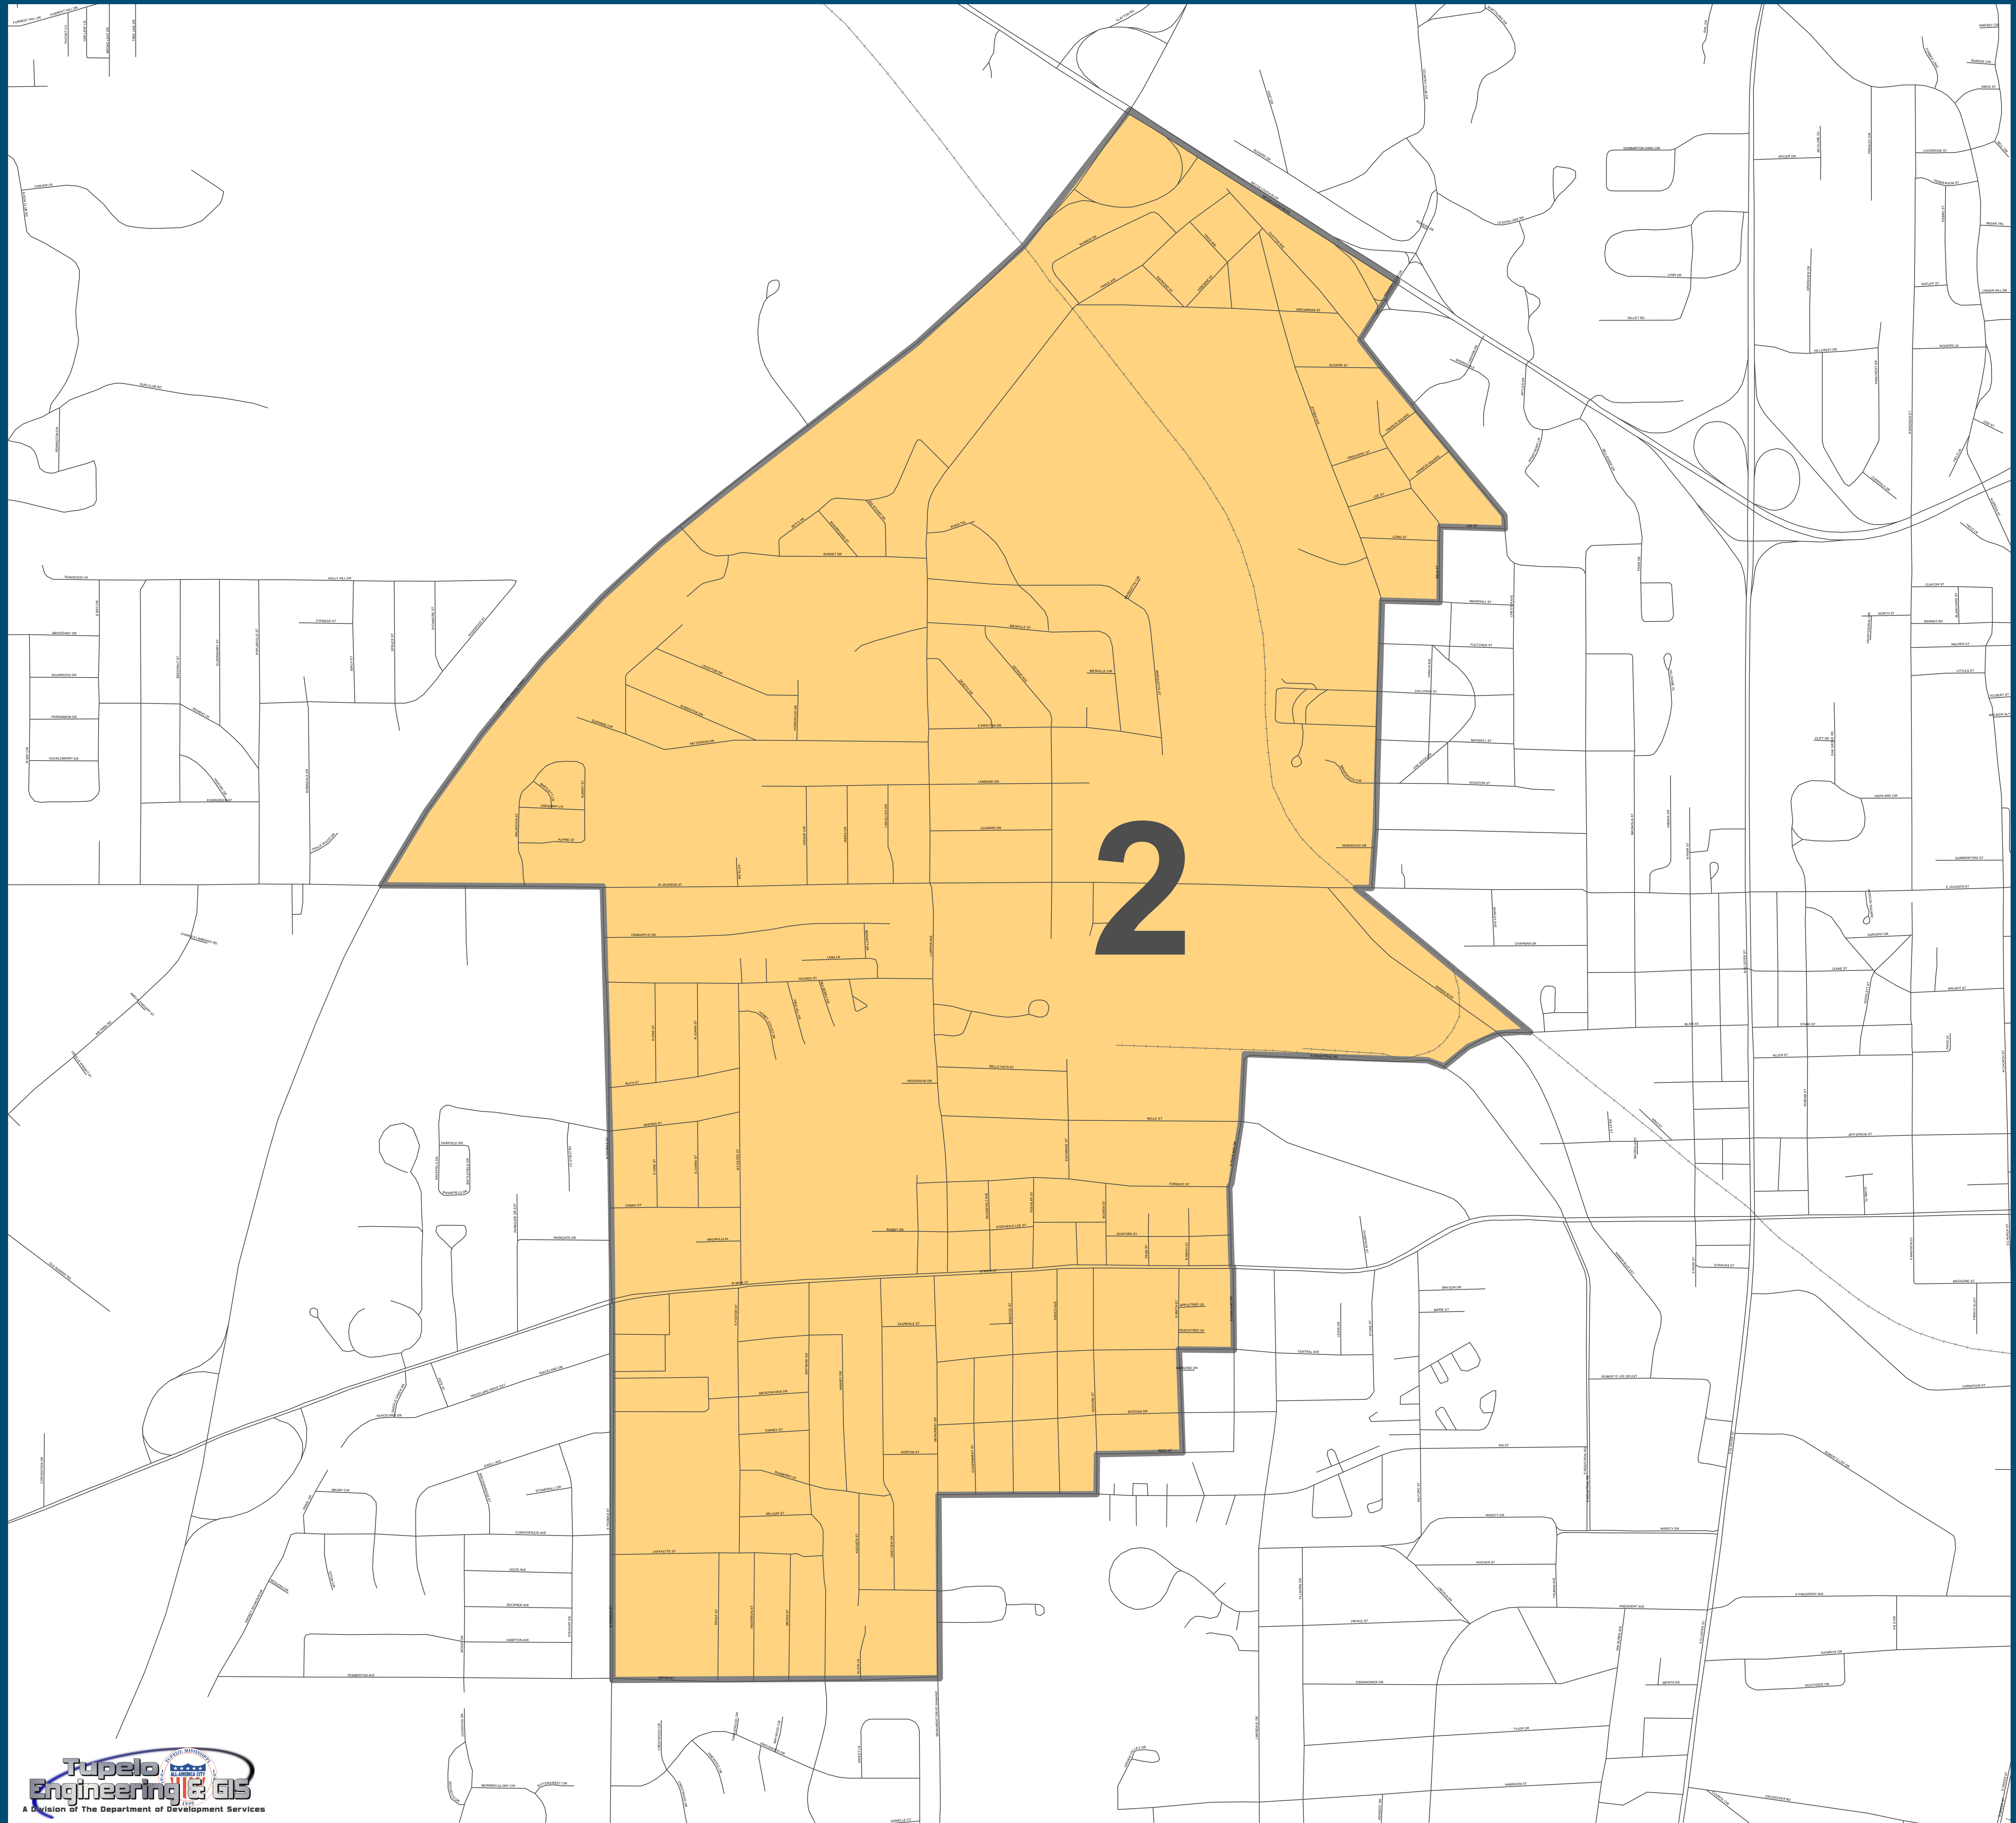

2009 CITY OF TUPELO WARD TWO

DISCLAIMER: The information contained herein is for reference purposes only. The City of Tupelo makes no warranty, express or implied, nor any guarantee as to information provided herein. The City of Tupelo explicitly disclaims all representations and warranties. The City of Tupelo assumes no liability for any errors, omissions, or inaccuracies in the information provided herein. If any discrepancies are found, please forward that information to City of Tupelo Engineering and GIS at (662) 841-6510 or www.tupelodevelopmentsservices.com.

MAYOR JACK REED, JR.

Wards and Council Positions Resulting from the 2009 City of Tupelo Elections.

0 0.1 0.2 0.4 Miles

Printed July 2009