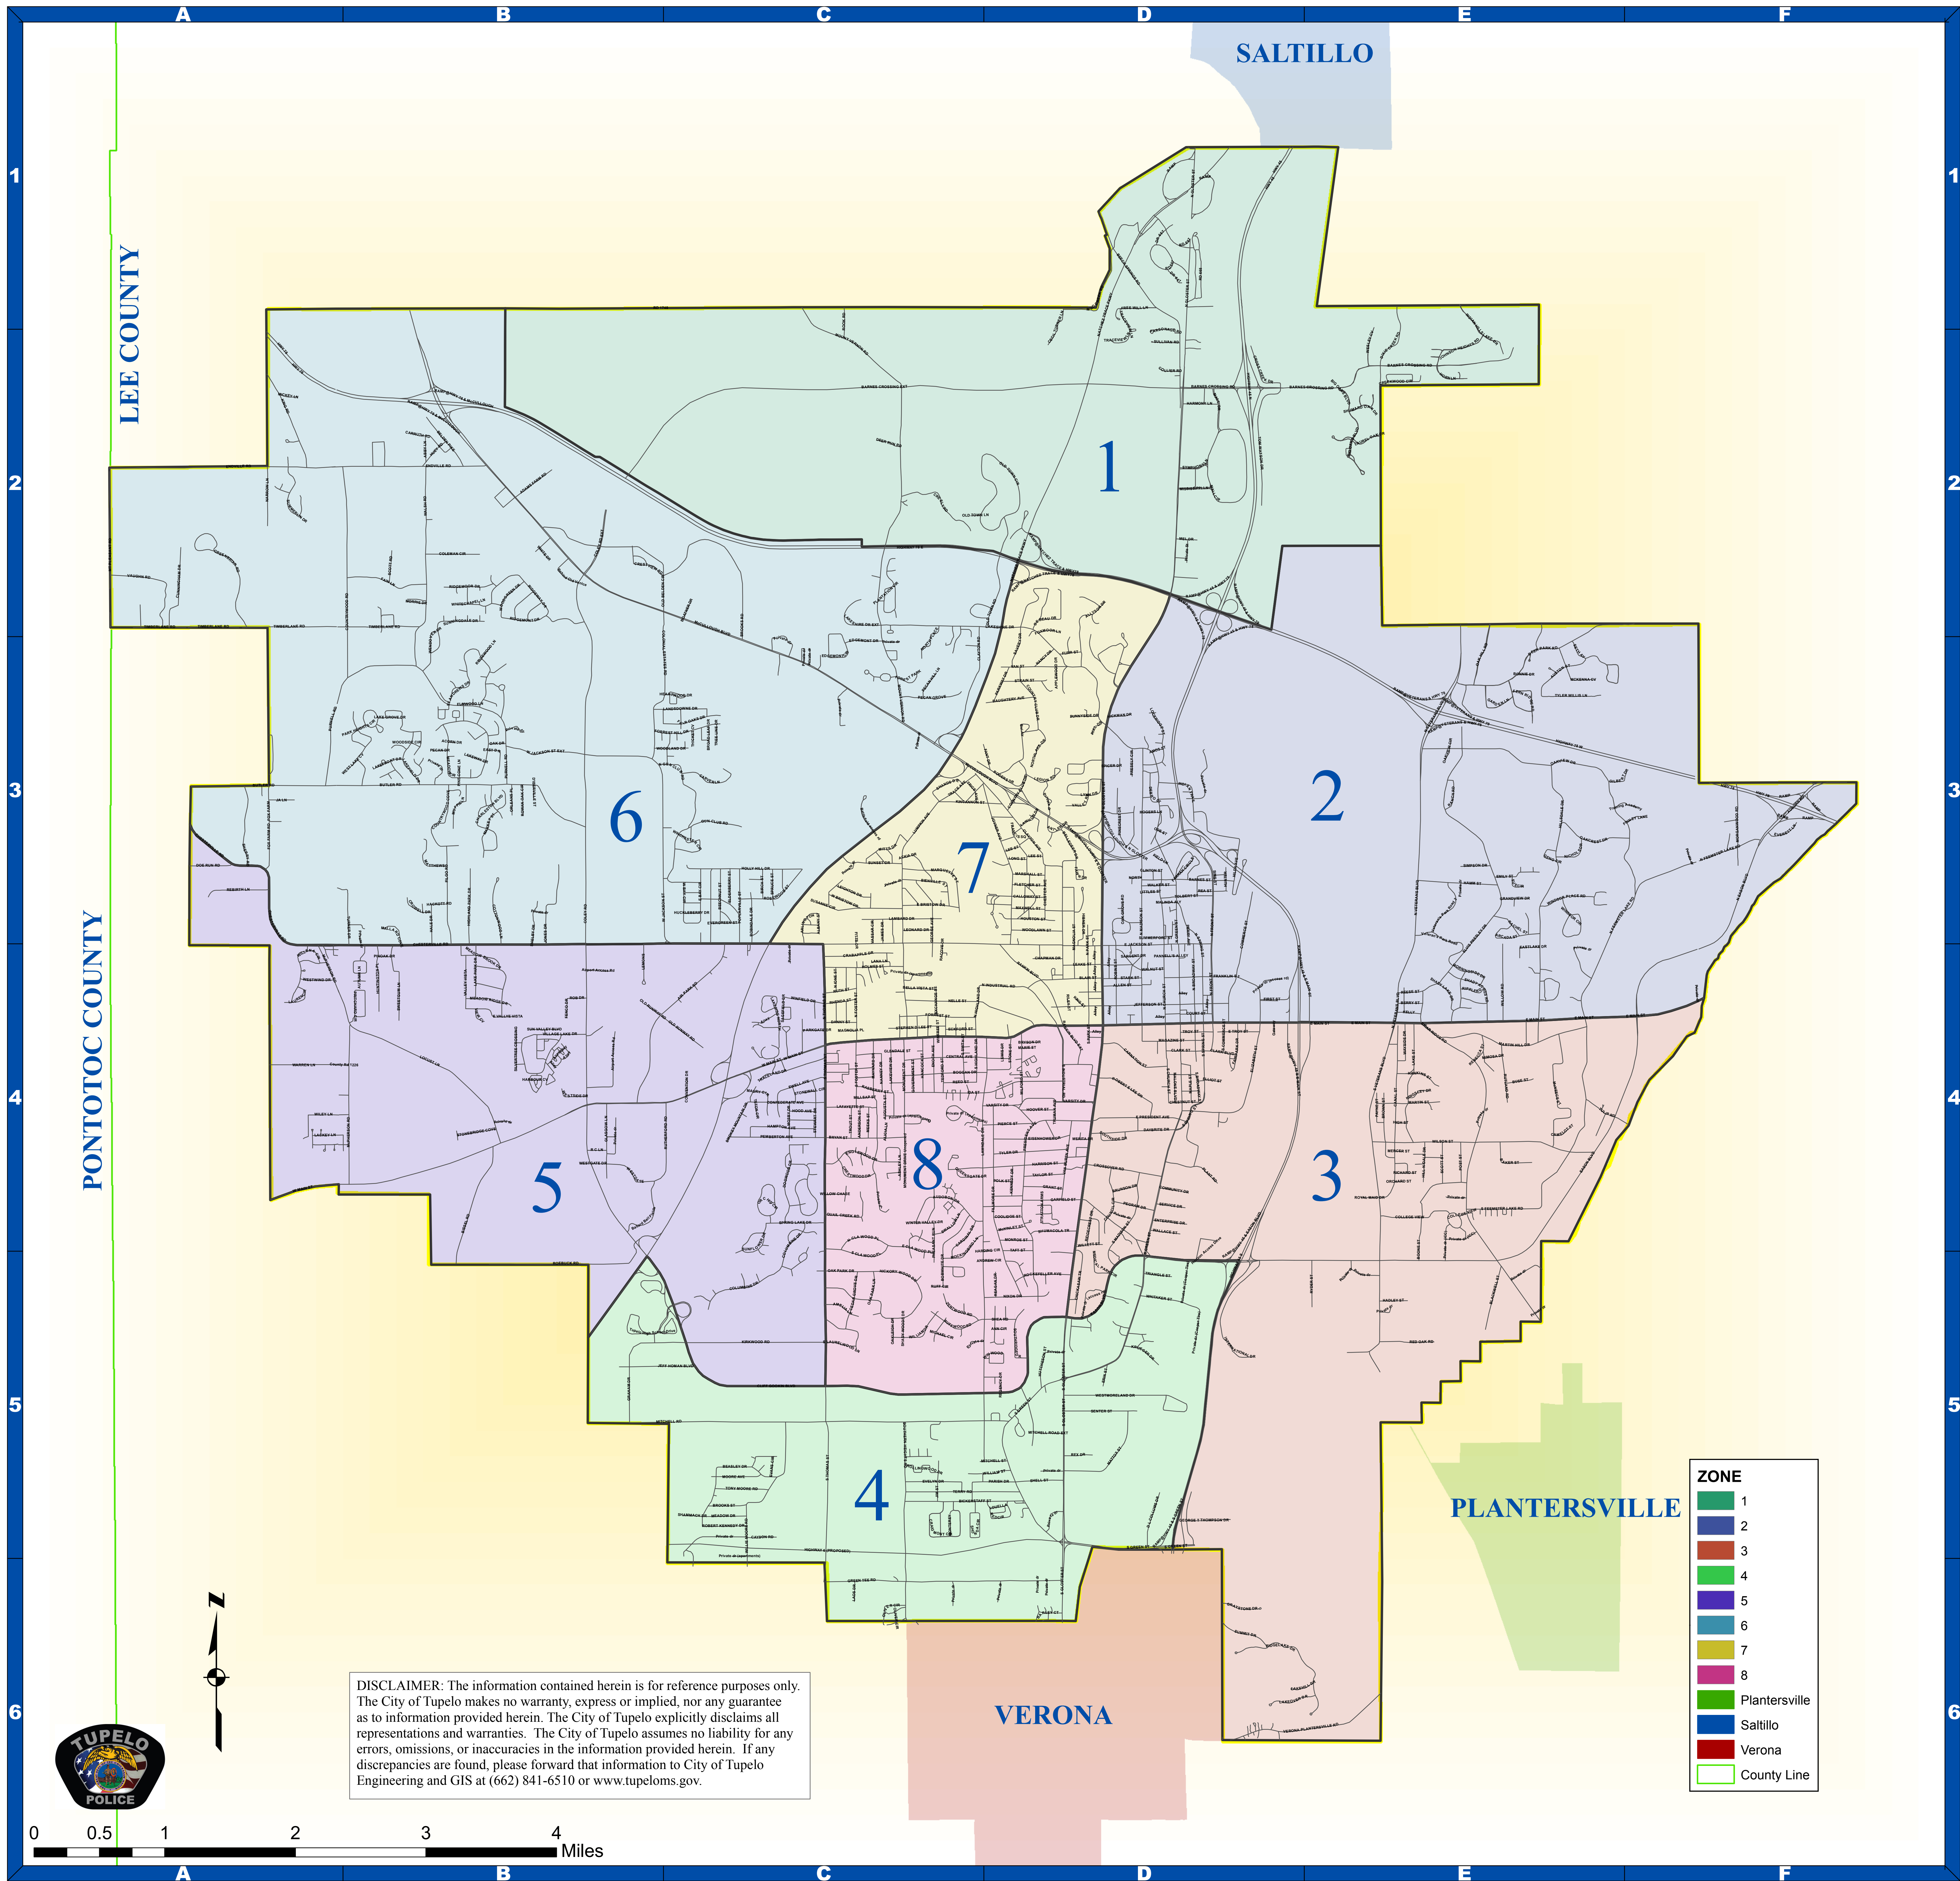

City of Tupelo POLICE ZONES

DISCLAIMER: The information contained herein is for reference purposes only. The City of Tupelo makes no warranty, express or implied, nor any guarantee as to information provided herein. The City of Tupelo explicitly disclaims all representations and warranties. The City of Tupelo assumes no liability for any errors, omissions, or inaccuracies in the information provided herein. If any discrepancies are found, please forward that information to City of Tupelo Engineering and GIS at (662) 841-6510 or www.tupeloms.gov.

0 0.5 1 2 3 4 Miles