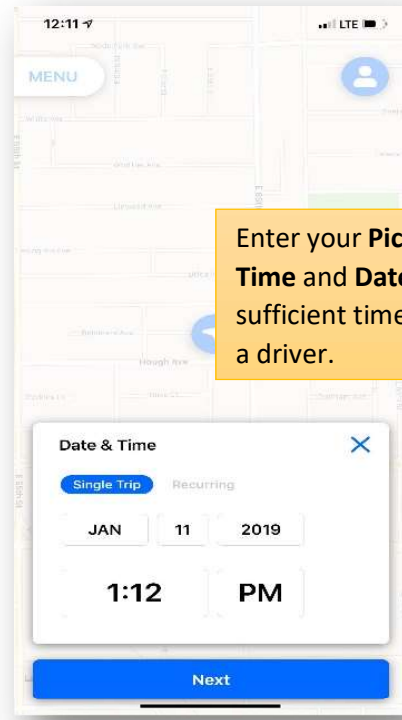

QRyde Consumer App

1

Enter your **destination** and select from the list. For Popular places enter Tupelo at end e.g. Walmart Tupelo

2

Enter your **origin (if not current location)** and select from the list. For Popular places enter Tupelo at end e.g. Walmart Tupelo

3

Enter your **Pick up Time and Date**. Allow sufficient time to find a driver.

4

Select special travel needs e.g. wheelchair

5

App demonstrates the routes available and allows user to click and review the route in detail