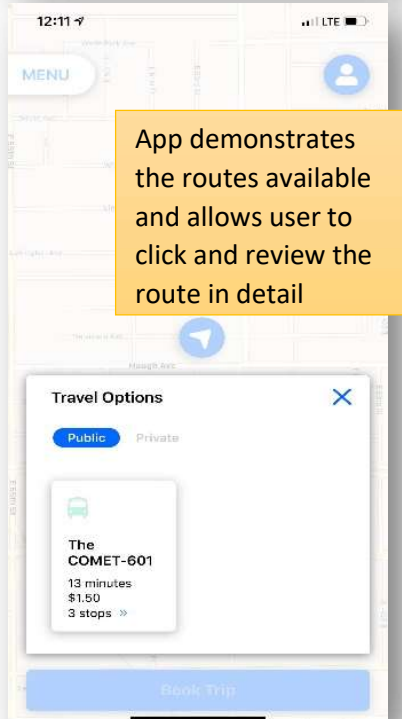

QRyde Consumer App

1

Enter your **destination** and select from the list. For Popular places enter Tupelo at end e.g. Walmart Tupelo

2

Enter your **origin (if not current location)** and select from the list. For Popular places enter Tupelo at end e.g. Walmart Tupelo

3

Enter your **Pick up Time and Date**. Allow sufficient time to find a driver.

4

Select special travel needs e.g. wheelchair

5

App demonstrates the routes available and allows user to click and review the route in detail

6

Detailed instructions on how to reach the bus stop.