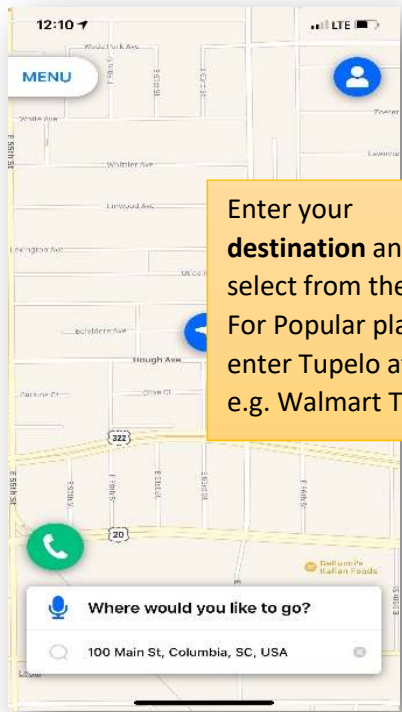

QRyde Consumer App

1

Enter your **destination** and select from the list. For Popular places enter Tupelo at end e.g. Walmart Tupelo

2

Enter your **origin (if not current location)** and select from the list. For Popular places enter Tupelo at end e.g. Walmart Tupelo

3

Enter your **Pick up Time and Date**. Allow sufficient time to find a driver.

4

Select special travel needs e.g. wheelchair

5

App demonstrates the routes available and allows user to click and review the route in detail