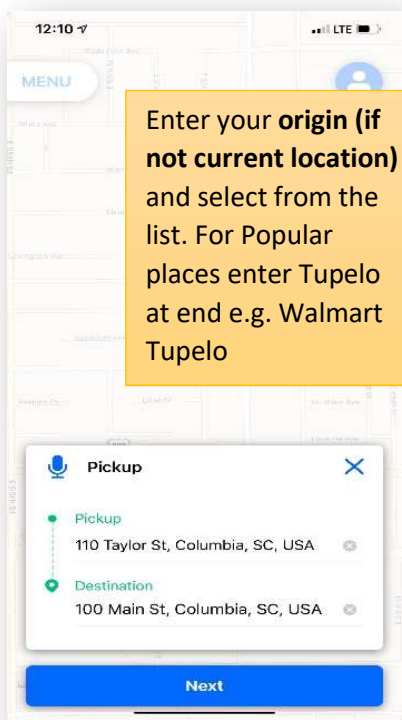

QRyde Consumer App

1

Enter your **destination** and select from the list. For Popular places enter Tupelo at end e.g. Walmart Tupelo

2

Enter your **origin (if not current location)** and select from the list. For Popular places enter Tupelo at end e.g. Walmart Tupelo

3

Enter your **Pick up Time and Date**. Allow sufficient time to find a driver.

4

Select special travel needs e.g. wheelchair

5

App demonstrates the routes available and allows user to click and review the route in detail