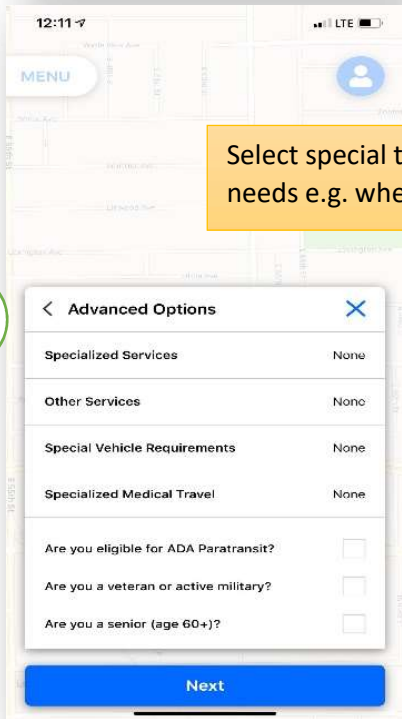

QRyde Consumer App

1

Enter your **destination** and select from the list. For Popular places enter Tupelo at end e.g. Walmart Tupelo

2

Enter your **origin (if not current location)** and select from the list. For Popular places enter Tupelo at end e.g. Walmart Tupelo

3

Enter your **Pick up Time and Date**. Allow sufficient time to find a driver.

4

Select special travel needs e.g. wheelchair

5

App demonstrates the routes available and allows user to click and review the route in detail