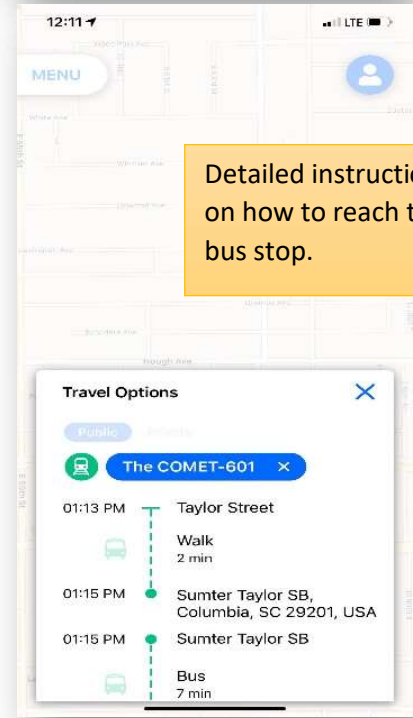

QRyde Consumer App

1

Enter your **destination** and select from the list. For Popular places enter Tupelo at end e.g. Walmart Tupelo

2

Enter your **origin (if not current location)** and select from the list. For Popular places enter Tupelo at end e.g. Walmart Tupelo

3

Enter your **Pick up Time and Date**. Allow sufficient time to find a driver.

4

Select special travel needs e.g. wheelchair

5

App demonstrates the routes available and allows user to click and review the route in detail

6

Detailed instructions on how to reach the bus stop.