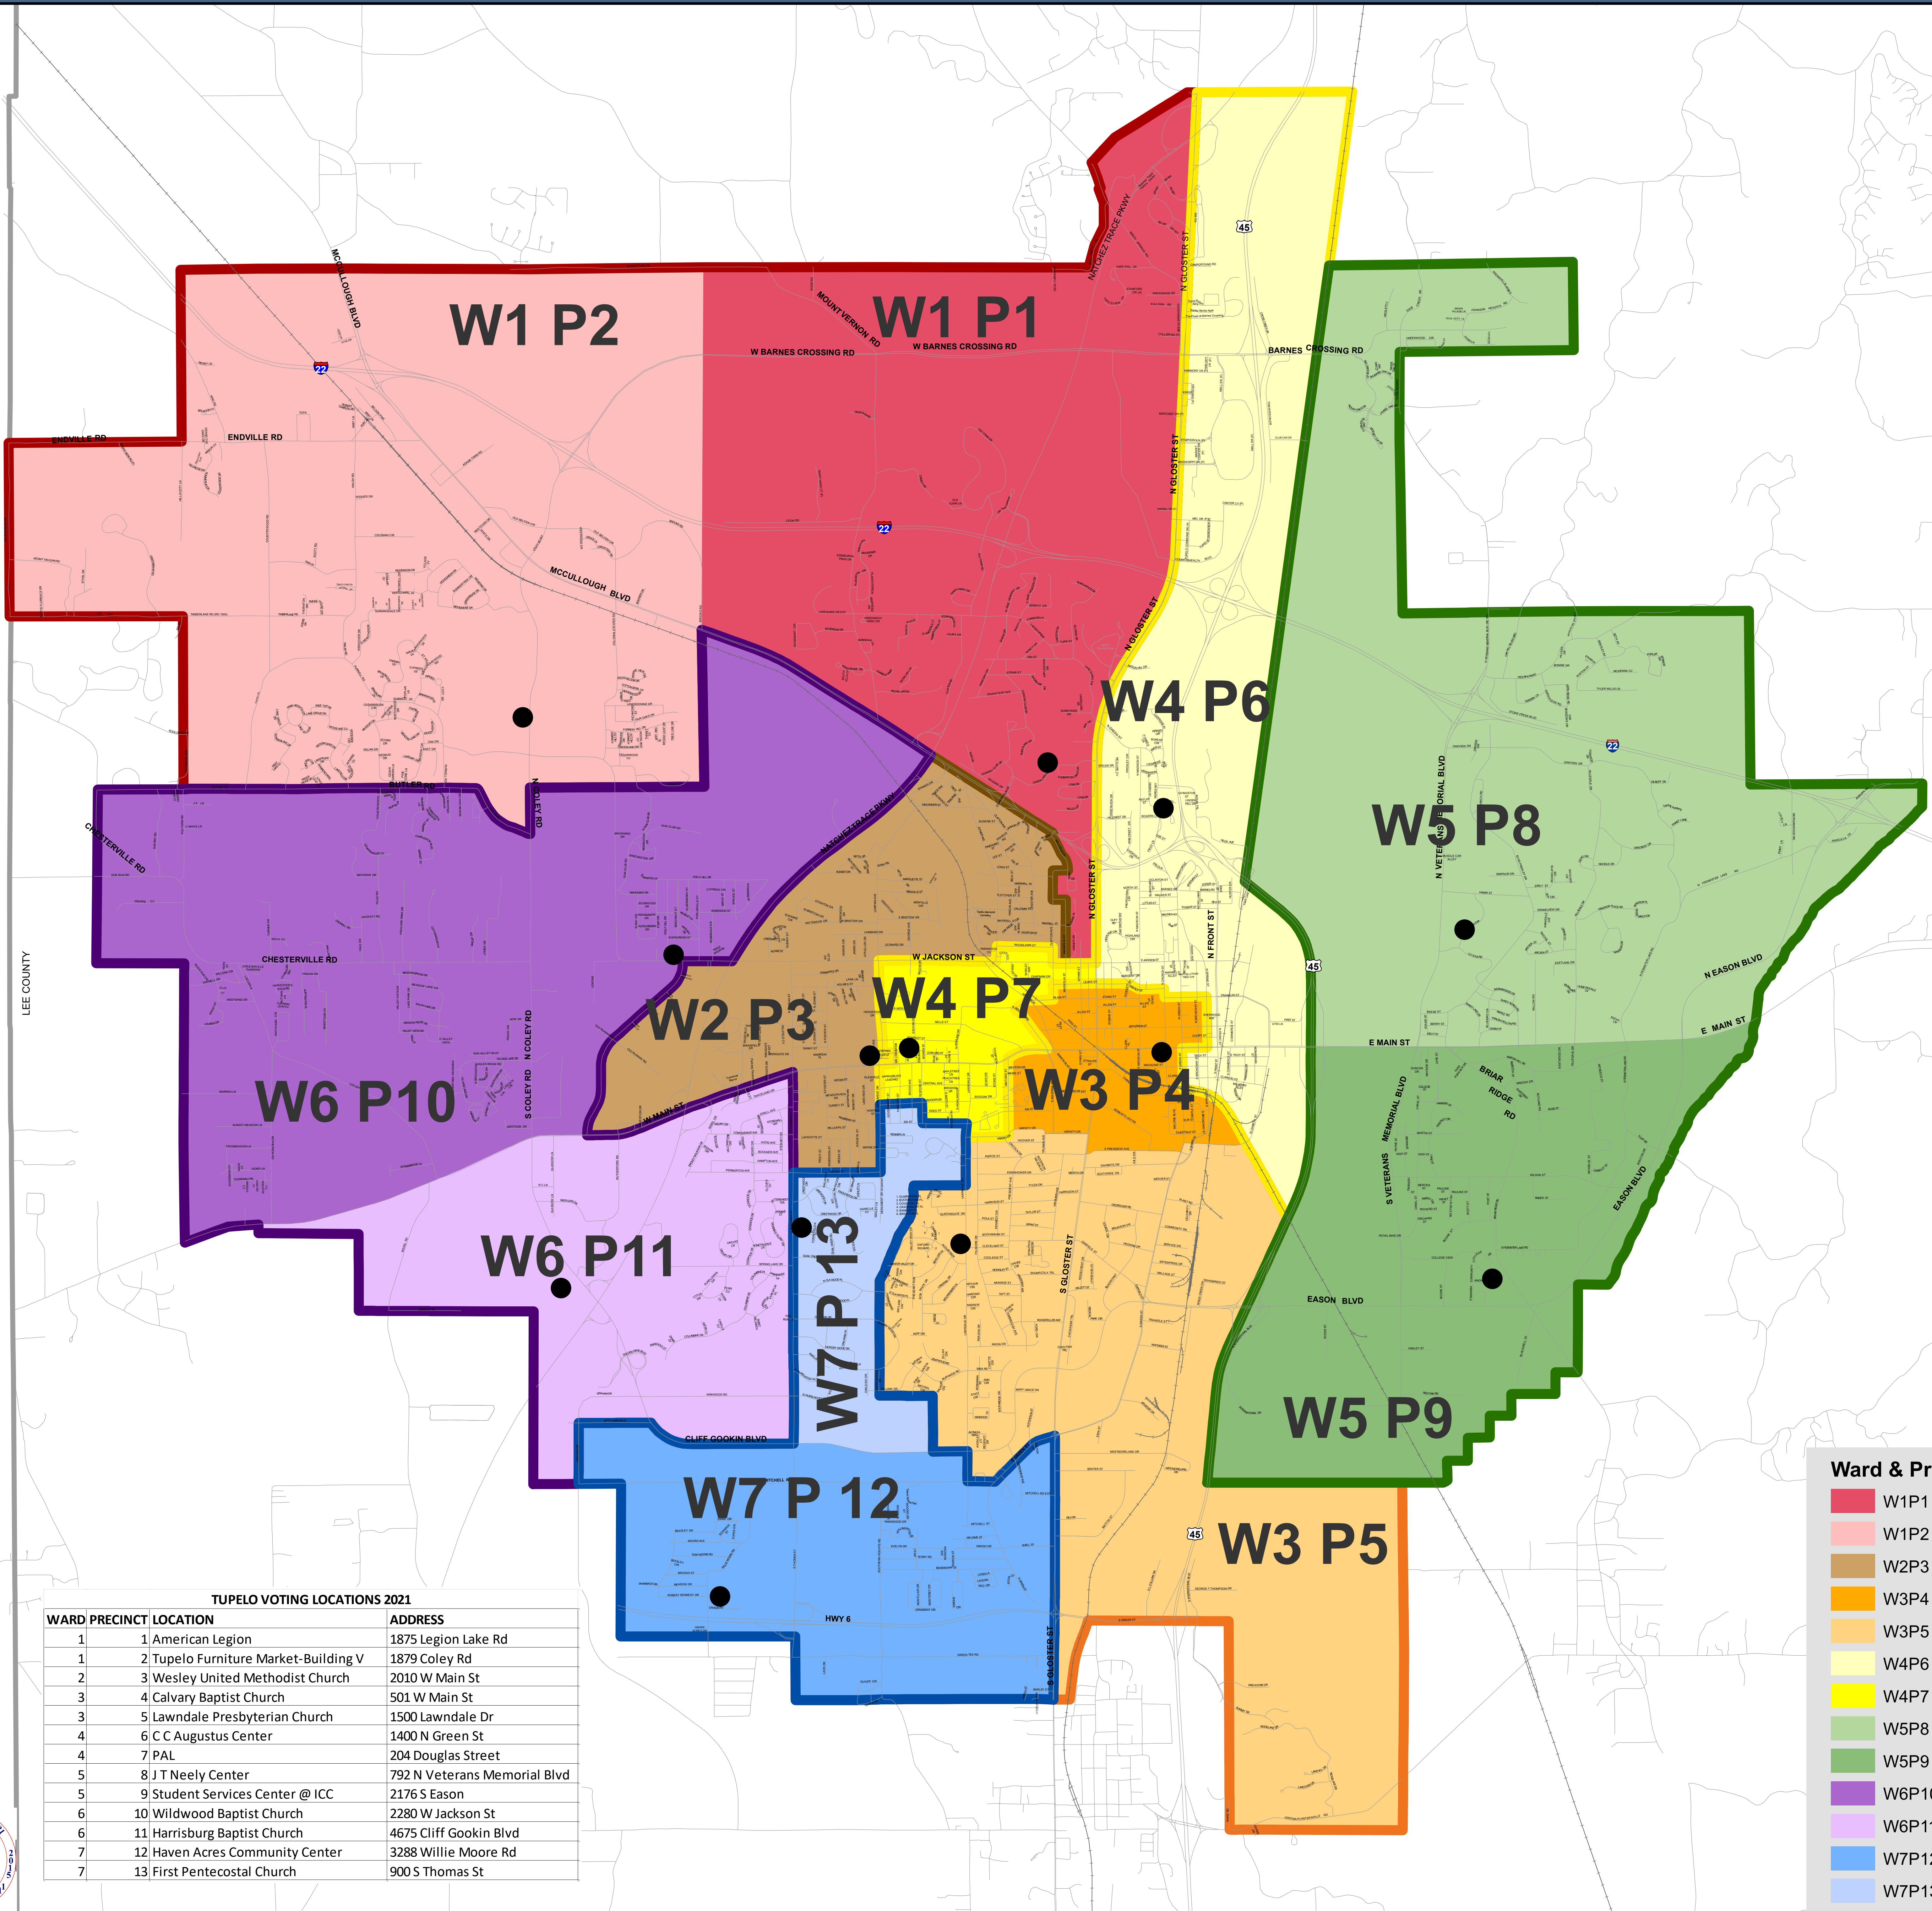

CITY OF TUPELO WARDS & PRECINCTS

Ward & Precinct

- W1P1
- W1P2
- W2P3
- W3P4
- W3P5
- W4P6
- W4P7
- W5P8
- W5P9
- W6P10
- W6P11
- W7P12
- W7P13

TUPELO VOTING LOCATIONS 2021

WARD	PRECINCT	LOCATION	ADDRESS
1	1	American Legion	1875 Legion Lake Rd
1	2	Tupelo Furniture Market-Building V	1879 Coley Rd
2	3	Wesley United Methodist Church	2010 W Main St
3	4	Calvary Baptist Church	501 W Main St
3	5	Lawndale Presbyterian Church	1500 Lawndale Dr
4	6	C C Augustus Center	1400 N Green St
4	7	PAL	204 Douglas Street
5	8	J T Neely Center	792 N Veterans Memorial Blvd
5	9	Student Services Center @ ICC	2176 S Eason
6	10	Wildwood Baptist Church	2280 W Jackson St
6	11	Harrisburg Baptist Church	4675 Cliff Gookin Blvd
7	12	Haven Acres Community Center	3288 Willie Moore Rd
7	13	First Pentecostal Church	900 S Thomas St

DISCLAIMER: The information contained herein is for reference purposes only. The City of Tupelo makes no warranty, express or implied, nor any guarantee as to the information provided herein. The City of Tupelo explicitly disclaims all representations and warranties. The City of Tupelo assumes no liability for any errors, omissions, or inaccuracies in the information provided herein. If any discrepancies are found, please forward that information to the City of Tupelo Engineering and GIS at (662) 841-6510.

ADOPTED BY TUPELO CITY COUNCIL DECEMBER 18, 2012

PRINTED: December 2020